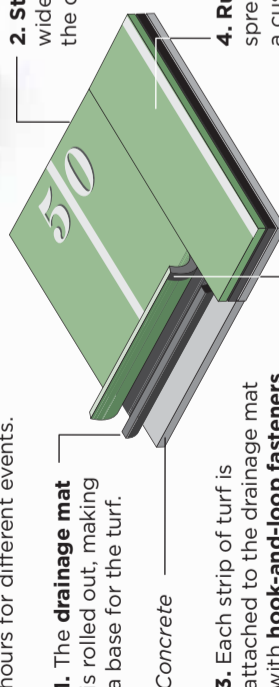

365 ENTRANCE:

Access will be open to the business offices, ticket office and team stores throughout the year.

1. The drainage mat is rolled out, making a base for the turf.

3. Each strip of turf is attached to the drainage mat with **hook-and-loop fasteners**.

ROLL-UP TURF

The stadium will feature roll-up turf that can be removed in 12 to 14 hours for different events.