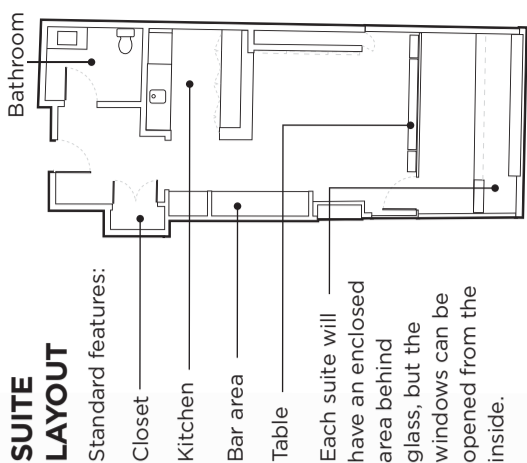

COWBOYS STADIUM

Stadium features

Cowboys Stadium, designed by HKS Sports & Entertainment Group, is a $1.15 billion engineering marvel designed as a monument to sports, architecture and technology. It's among the nation's largest stadiums. Although it tops Texas Stadium in size and luxury, the Cowboys' new home uses retractable panels to mimic the iconic hole in the roof and pay homage to the past.

MORE COVERAGE

There are two distinct features of the stadium that stand out:

END ZONE ENTRANCE

The retractable glass doors at the end zones are the tallest in the world. The glass doors open to allow spectators to enter onto "party platforms."

PARTY PLATFORMS

Both end zones have space behind seats on three levels that are standing-room only.

RETRACTABLE ROOF:

The retractable roof reveals a 256-foot-by-410-foot opening. It takes about nine minutes to open or close the roof.

ARCHES:

Two steel arches, weighing 3,255 tons each, span the length of the stadium. At 1,225 feet, these are the longest single-span arches in the world.

ABUTMENTS:

Anchoring each arch are massive structural abutments.

End zone entrance

VIDEO DISPLAY: The $40 million video board features four high-definition displays facing the sidelines and end zones.

End zone entrance

LARGEST NFL STADIUM: The stadium measures nearly a quarter-mile in length.

CANTED GLASS WALL:

At night, the 86-foot-tall canted glass walls will glow as if they are lighted from inside.

PARKING:

An estimated 30,000 parking spaces will be available within one mile.

STADIUM SIZE

Height from field to roof: **320 feet**

365 ENTRANCE:

Access will be open to the business offices, ticket office and team stores throughout the year.

1. The drainage mat is rolled out, making a base for the turf.