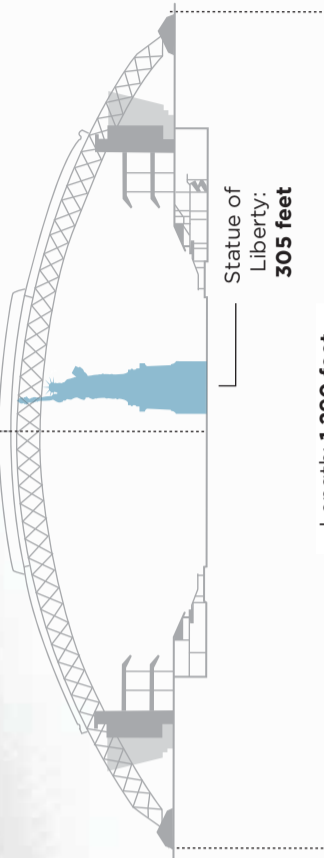

STADIUM SIZE

Height from field to roof: **320 feet**