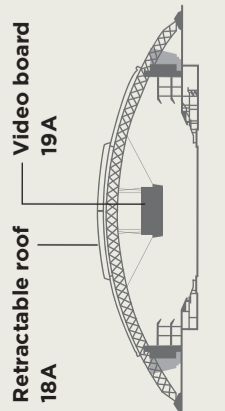

COWBOYS STADIUM

Stadium features

Cowboys Stadium, designed by HKS Sports & Entertainment Group, is a $1.15 billion engineering marvel designed as a monument to sports, architecture and technology. It's among the nation's largest stadiums. Although it tops Texas Stadium in size and luxury, the Cowboys' new home uses retractable panels to mimic the iconic hole in the roof and pay homage to the past.

MORE COVERAGE

There are two distinct features of the stadium that stand out: