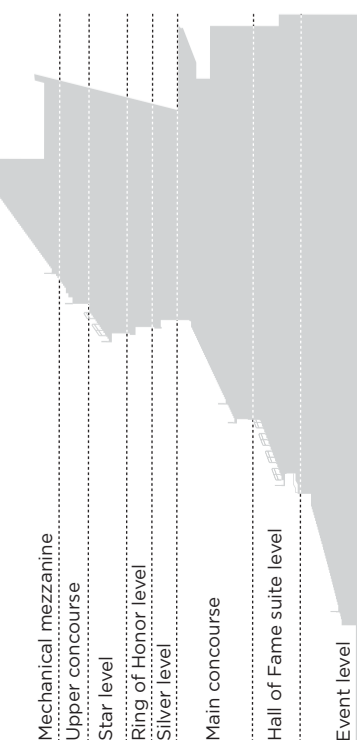

LEVEL LAYOUT