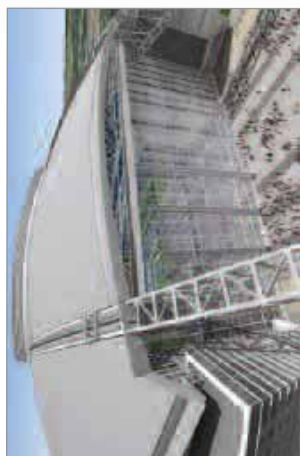

END ZONE ENTRANCE

The retractable glass doors at the end zones are the tallest in the world. The glass doors open to allow spectators to enter onto "party platforms."